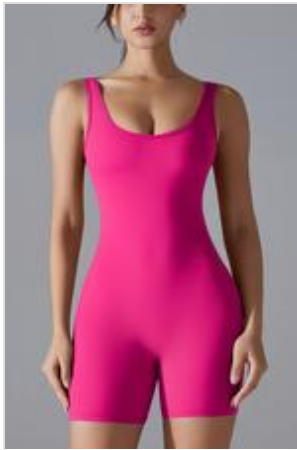

Color: PINK

Price: \$ 13.99

WONDERXFANS

WF2401WSB0199

Color: WHITE

Price: \$ 13.99

WF2304WAS0285

Color: BLACK