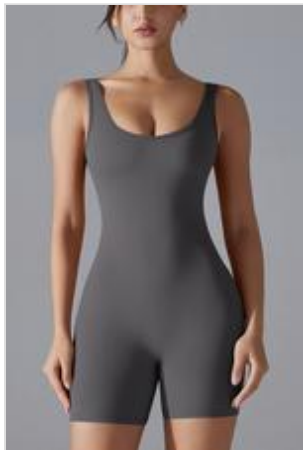

Price: \$ 14.99

WF2304WAS0285

Color: BROWN

Price: \$ 14.99

WF2304WAS0285

Color: DEEP TEAL

Price: \$ 14.99

WF2304WAS0285