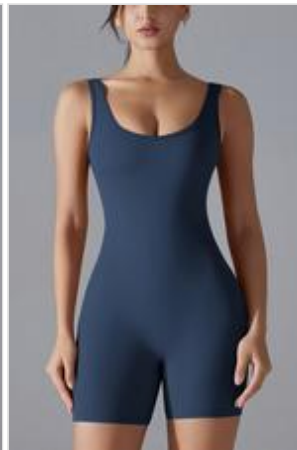

Color: GREY

Price: \$ 14.99

WF2304WAS0285

Color: MAROON

Price: \$ 14.99

WF2304WAS0285

Color: NAVY

Price: \$ 14.99