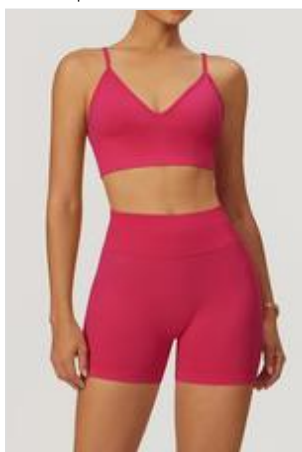

WF2304WAS0249

Color: FUCHSIA

Price: $ 18.99