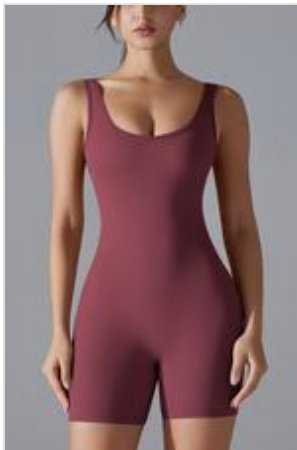

WF2304WAS0285

Color: MAROON

Price: $ 14.99