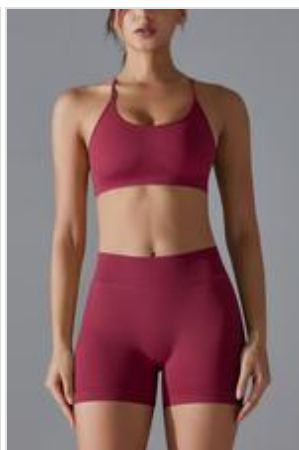

WF2301WAS0046B
Color: VIOLET RED
Price: $ 29.99

WF2304WAS0284

Color: BLACK

Price: $ 14.99