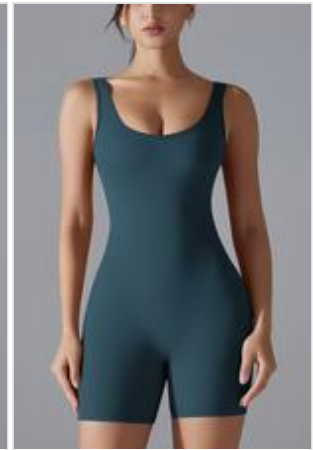

WF2304WAS0285

Color: DEEP TEAL

Price: $ 14.99