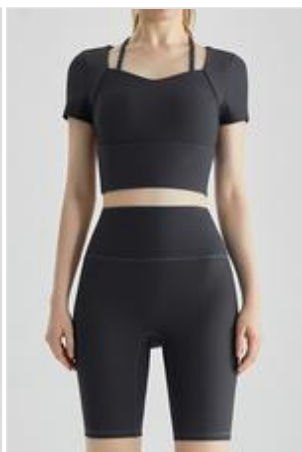

WF2401WP00097
Color: BLACK
Price: \$ 18.99

WF2401WP00097
Color: WHITE
Price: \$ 18.99

WONDERXFANS

WF2401WSB0159
Color: BLACK
Price: \$ 36.99

WF2401WSB0159
Color: LIGHT BLUE
Price: \$ 36.99

WF2401WSB0159
Color: PINK PURPLE
Price: \$ 36.99

WF2401WSB0159
Color: WHITE
Price: \$ 36.99

WF2304WAS0206
Color: GREEN
Price: \$ 21.99

WF2304WAS0206
Color: GREY
Price: \$ 21.99

WF2304WAS0206
Color: NAVY BLUE
Price: \$ 21.99

WF2304WAS0206
Color: WHITE
Price: \$ 21.99