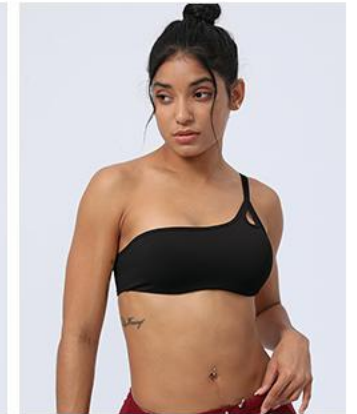

**FABRIC/WEIGHT :** 75% Nylon 25% Spandex/230g

Tea brown

Rose red

Purple

Purplish blue

Pandan

Black

Flat size	S	M	L	XL	2XL
Length(cm)	12	12.8	13.6	14.4	15.2
Bust(cm)	66	70	74	78	82
Hem(cm)	60	64	68	72	76