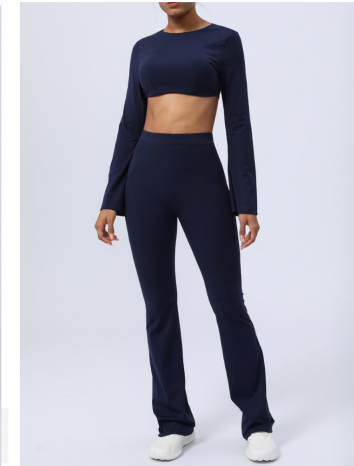

MODEL NO: sm2327# Suit

SIZE : S、 M、 L、 XL

FABRIC/WEIGHT : 75% Nylon 25% Spandex/230g

Flat size	S	M	L	XL
Length(cm)	30	31	32	33
Bust (cm)	34	35	36	37
Hem (cm)	78	82	86	90

Flat size	S	M	L	XL
Length(cm)	106	108	110	112
Waist (cm)	58	62	66	70
Hip (cm)	74	78	82	86
Foot mouth (cm)	49	51	53	55

Dark blue