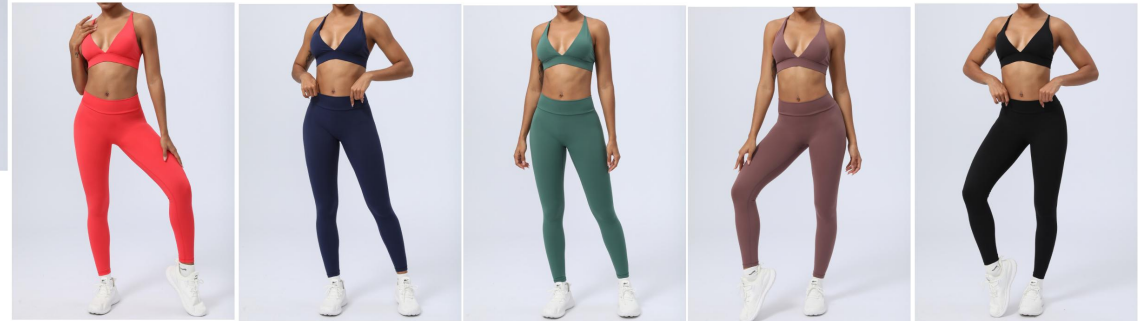

MODEL NO: sm2329# Suit

SIZE : S、 M、 L、 XL、 2XL

FABRIC/WEIGHT : 75% Nylon 25% Spandex/230g

Flat size	S	M	L	XL	2XL
Length(cm)	27	28	29	30	31
Bust(cm)	64	68	72	76	80
Hem(cm)	60	64	68	72	76

Flat size	S	M	L	XL	2XL	Flat size	S	M	L	XL	2XL
Length(cm)	89	91	93	95	97	Length(cm)	29.5	30	30.5	31	31.5
Waist(cm)	54	58	62	66	70	Waist(cm)	54	58	62	66	70
Hip (cm)	72	76	80	84	88	Hip (cm)	72	76	80	84	88
Foot mouth(cm)	19	20	21	22	23	Foot mouth(cm)	39	41	43	45	47