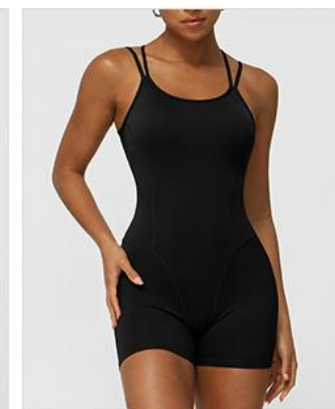

Pandan

Bright red

Lime green

Coffee color

Dark gray

Black

Flat size	S	M	L	XL
Length(cm)	58	60	62	64
Bust(cm)	70	74	78	82
Waist(cm)	58	62	66	70
Foot mouth(cm)	39	41	43	45

MODEL NO : **sm2351# Jumpsuit**