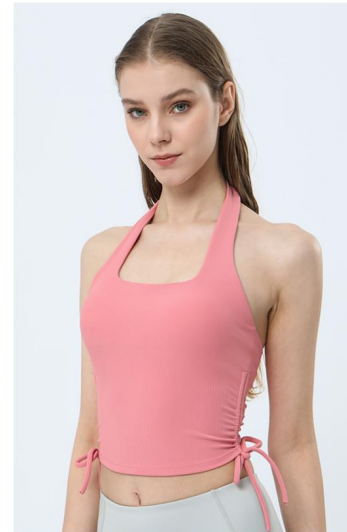

MODEL NO: 2306# Vest

SIZE : S、M、L、XL

FABRIC/WEIGHT: 75% Nylon 25% Spandex/260g

Pink

Flat size	S	M	L	XL
Length (cm)	21.1	21.5	21.9	22.3
Bust (cm)	68	72	76	80
Hem (cm)	56	60	64	68