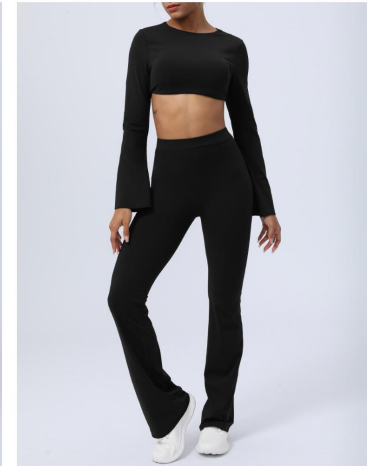

MODEL NO: sm2327# Suit

SIZE : S、 M、 L、 XL

FABRIC/WEIGHT : 75% Nylon 25% Spandex/230g

Flat size	S	M	L	XL
Length(cm)	30	31	32	33
Bust (cm)	34	35	36	37
Hem (cm)	78	82	86	90

Flat size	S	M	L	XL
Length(cm)	106	108	110	112
Waist (cm)	58	62	66	70
Hip (cm)	74	78	82	86
Foot mouth (cm)	49	51	53	55

Black