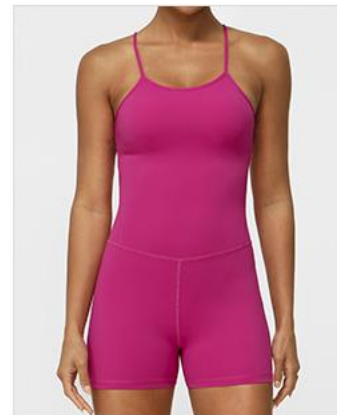

MODEL NO : **sm2356# Jumpsuit**

SIZE : S、M、L、XL

FABRIC/WEIGHT : 75% Nylon 25% Spandex/230g

Rose red