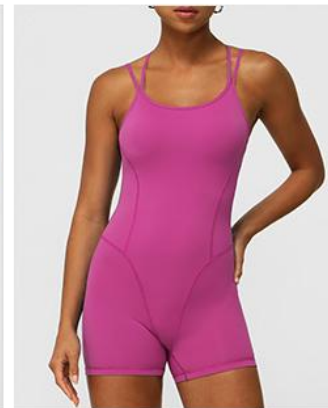

MODEL NO : **sm2350# Jumpsuit**

SIZE : S、M、L、XL

FABRIC/WEIGHT : **80% Nylon 20% Spandex/220g**

Bright red

Flat size	S	M	L	XL
Length(cm)	58	60	62	64
Bust(cm)	70	74	78	82
Waist(cm)	58	62	66	70
Foot mouth(cm)	39	41	43	45