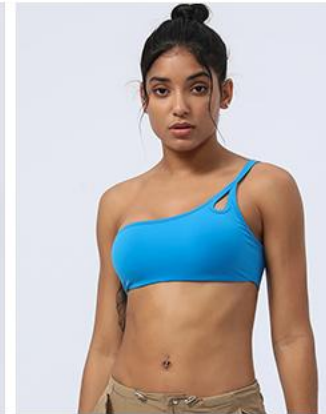

**FABRIC/WEIGHT :** 75% Nylon 25% Spandex/230g

Tea brown

Rose red

Purple

Purplish blue

Pandan

Black

Flat size	S	M	L	XL	2XL
Length(cm)	12	12.8	13.6	14.4	15.2
Bust(cm)	66	70	74	78	82
Hem(cm)	60	64	68	72	76