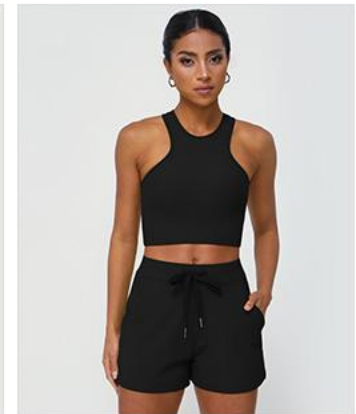

MODEL NO : sm2432# Suit

SIZE : S、 M、 L、 XL

FABRIC/WEIGHT : 75% Nylon 25% Spandex/250g

Flat size	S	M	L	XL
Length(cm)	36	37	38	39
Bust(cm)	68	72	76	80
Hem(cm)	54	58	62	66

Flat size	S	M	L	XL
Length(cm)	34	35	36	37
Waist(cm)	64	68	72	76
Hip(cm)	100	104	108	112
Foot mouth(cm)	62	64	66	68

Black