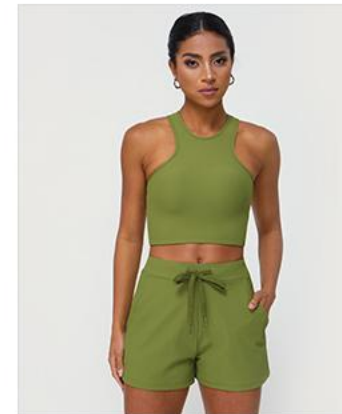

Jungle green