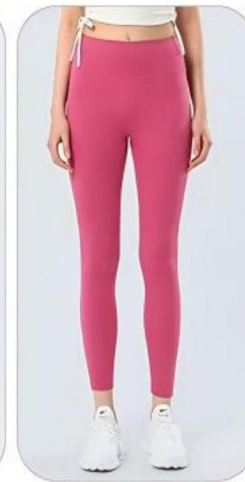

Zebra blue

Zebra grey

**MODEL NO: 2309# Pants**

**SIZE:6/S、 8/M、 10/L、 12/XL**

**FABRIC/WEIGHT: 75% Nylon+25% Spandex/220g**

Matcha green

Dragon fruit red

Green bud