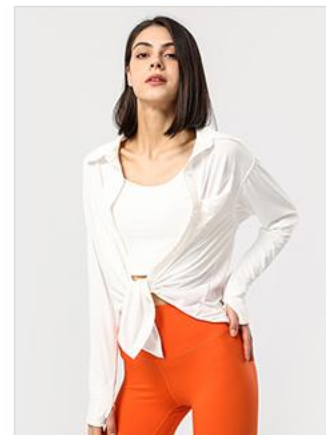

**MODEL NO :** 2347# Sun protection clothing

**SIZE :** 6/S、8/M、10/L、12/XL

**FABRIC/WEIGHT :** 87Nylon+13%Spandex/180g

Purple

Bud green

Ballet pink

White

Light pear yellow