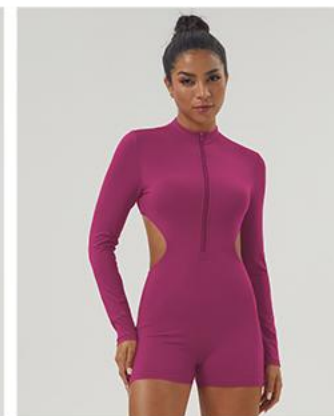

Dark blue

Black

MODEL NO : **sm2367# Jumpsuits**

SIZE : S、 M、 L、 XL

FABRIC/WEIGHT : 75% Nylon 25% Spandex/230g

Purplish blue

Fruit green

Brilliant rose red