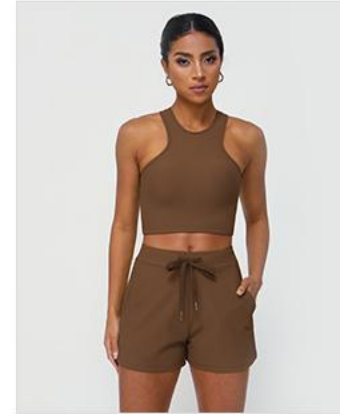

Light purple

Off-white

Black

**MODEL NO :** sm2432# Suit

**SIZE :** S、 M、 L、 XL

**FABRIC/WEIGHT :** 75% Nylon 25% Spandex/250g

Tea coffee

Vanilla violet