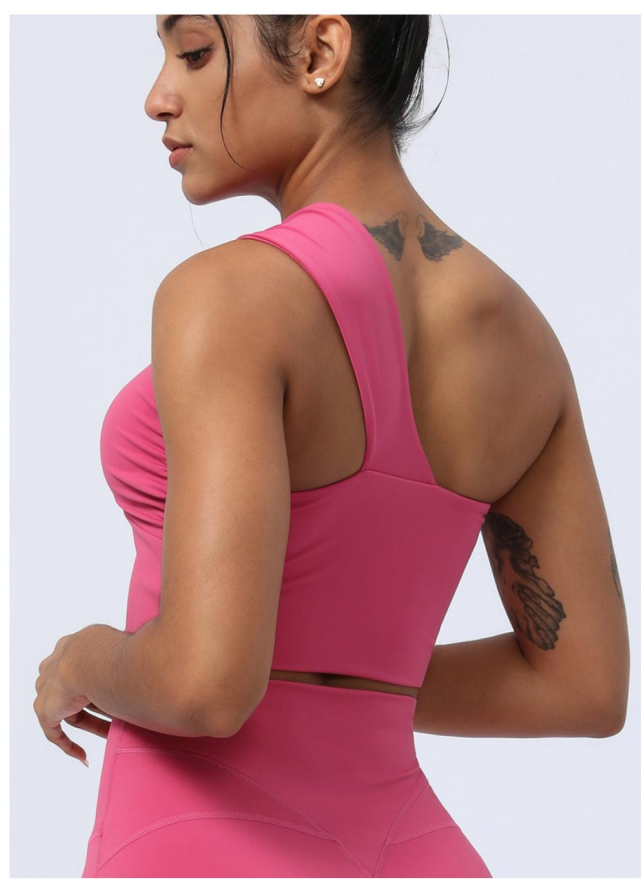

MODEL NO: Sm2320# Bra

SIZE:S、 M、 L、 XL、 2XL

FABRIC/WEIGHT: 75% Nylon 25% Spandex/230g

Flat size	S	M	L	XL	2XL
Length (cm)	14.9	15.3	15.7	16.1	16.5
Bust (cm)	66	70	74	78	82
Hem (cm)	57	61	65	69	73