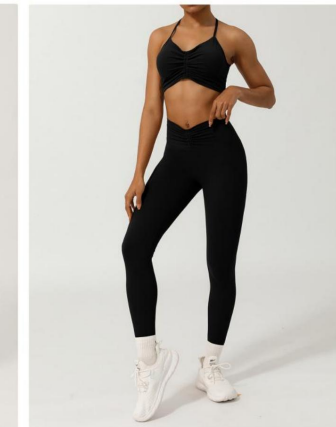

brown

lake blue

purple

Navy blue

Black

Flat size	S	M	L	XL
Length(cm)	23.5	24.3	25.1	25.9
Bust (cm)	68	72	76	80
Hem (cm)	57	61	65	69

Flat size	S	M	L	XL
Length(cm)	85	87	89	91
Waist (cm)	52	56	60	64
Hip (cm)	70	74	78	82
Foot mouth (cm)	18	19	20	21