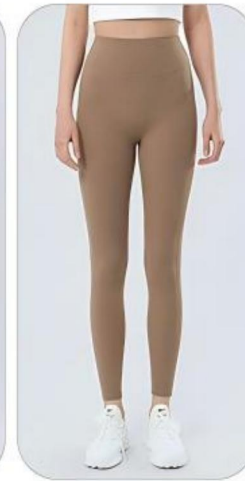

Cocoa brown