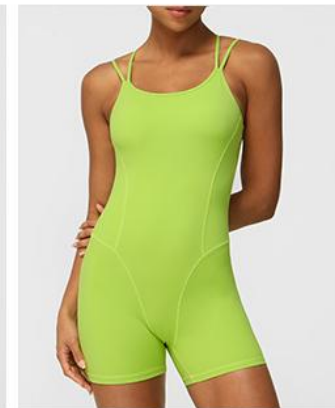

MODEL NO : **sm2350# Jumpsuit**

SIZE : S、M、L、XL

FABRIC/WEIGHT : **80% Nylon 20% Spandex/220g**

Lime green

Flat size	S	M	L	XL
Length(cm)	58	60	62	64
Bust(cm)	70	74	78	82
Waist(cm)	58	62	66	70
Foot mouth(cm)	39	41	43	45