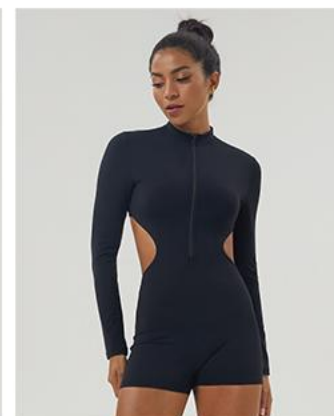

MODEL NO : **sm2367# Jumpsuits**

SIZE : S、 M、 L、 XL

FABRIC/WEIGHT : 75% Nylon 25% Spandex/230g

Flat size	S	M	L	XL
Length(cm)	72	74	76	78
Bust(cm)	76	80	84	88
Hip(cm)	78	82	86	90

Black