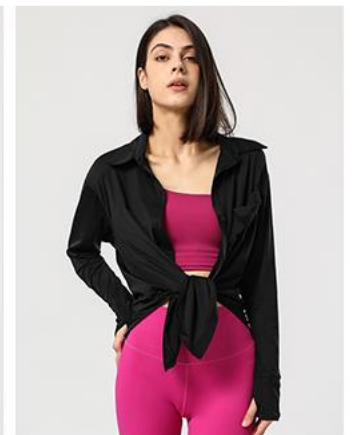

**MODEL NO :** 2347# Sun protection clothing

**SIZE :** 6/S、8/M、10/L、12/XL

**FABRIC/WEIGHT :** 87Nylon+13%Spandex/180g

Purple

Bud green

Ballet pink

White

Light pear yellow