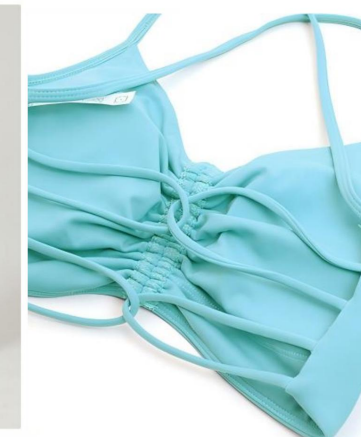

brown

lake blue

purple

Navy blue

Black

Flat size	S	M	L	XL
Length(cm)	23.5	24.3	25.1	25.9
Bust (cm)	68	72	76	80
Hem (cm)	57	61	65	69

Flat size	S	M	L	XL
Length(cm)	85	87	89	91
Waist (cm)	52	56	60	64
Hip (cm)	70	74	78	82
Foot mouth (cm)	18	19	20	21