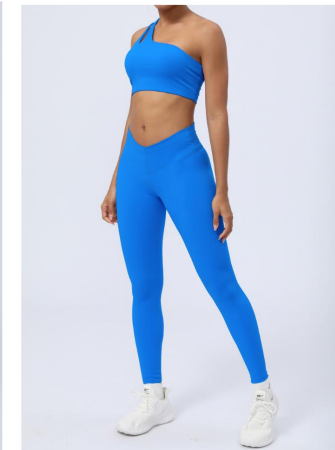

Bright green

Army green

Black

**MODEL NO:** sm2318+sm2319# Suit

**SIZE :** S、M、L、XL、2XL

**FABRIC/WEIGHT :** 75% Nylon 25% Spandex/230g

Rose red

Cai lan