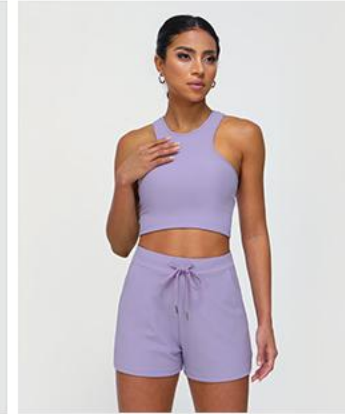

Light purple

Off-white

Black

**MODEL NO :** sm2432# Suit

**SIZE :** S、 M、 L、 XL

**FABRIC/WEIGHT :** 75% Nylon 25% Spandex/250g

Tea coffee

Vanilla violet