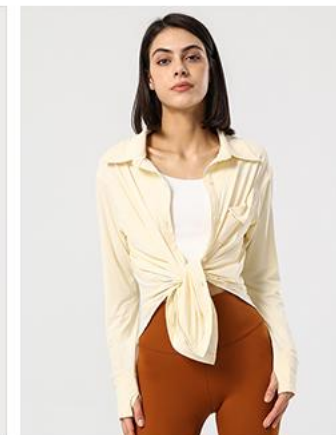

**MODEL NO :** 2347# Sun protection clothing

**SIZE :** 6/S、8/M、10/L、12/XL

**FABRIC/WEIGHT :** 87Nylon+13%Spandex/180g

Purple

Bud green

Ballet pink

White

Light pear yellow