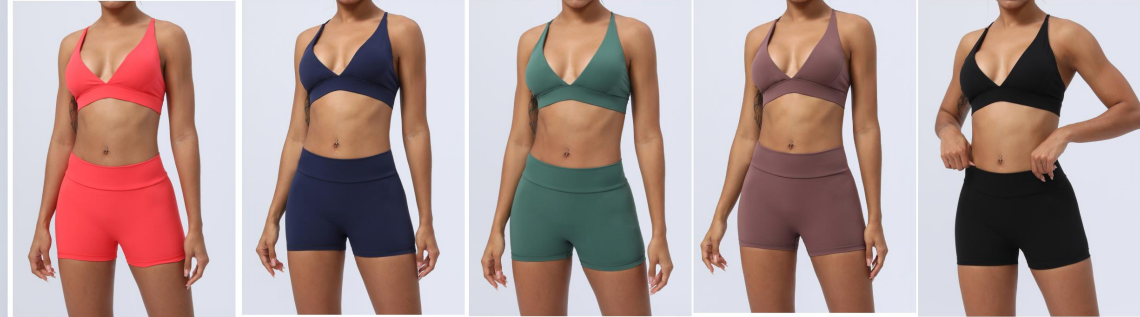

MODEL NO: sm2329# Suit

SIZE : S、 M、 L、 XL、 2XL

FABRIC/WEIGHT : 75% Nylon 25% Spandex/230g

Watermelon red   Purplish blue   Dark green   Lotus root purple   Black