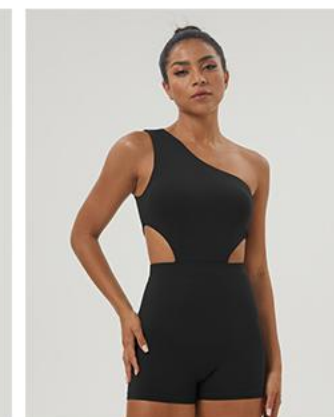

FABRIC/WEIGHT : **75% Nylon 25% Spandex/230g**

Brilliant rose red

Brownish green

Drown

Flat size	S	M	L	XL
Length(cm)	71	73	75	77
Bust(cm)	76	80	84	88
Waist(cm)	62	66	70	74
Hip(cm)	73	77	81	85

Purplish blue