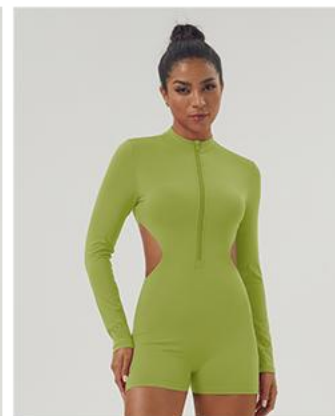

Dark blue

Black

MODEL NO : **sm2367# Jumpsuits**

SIZE : S、 M、 L、 XL

FABRIC/WEIGHT : 75% Nylon 25% Spandex/230g

Purplish blue

Fruit green

Brilliant rose red