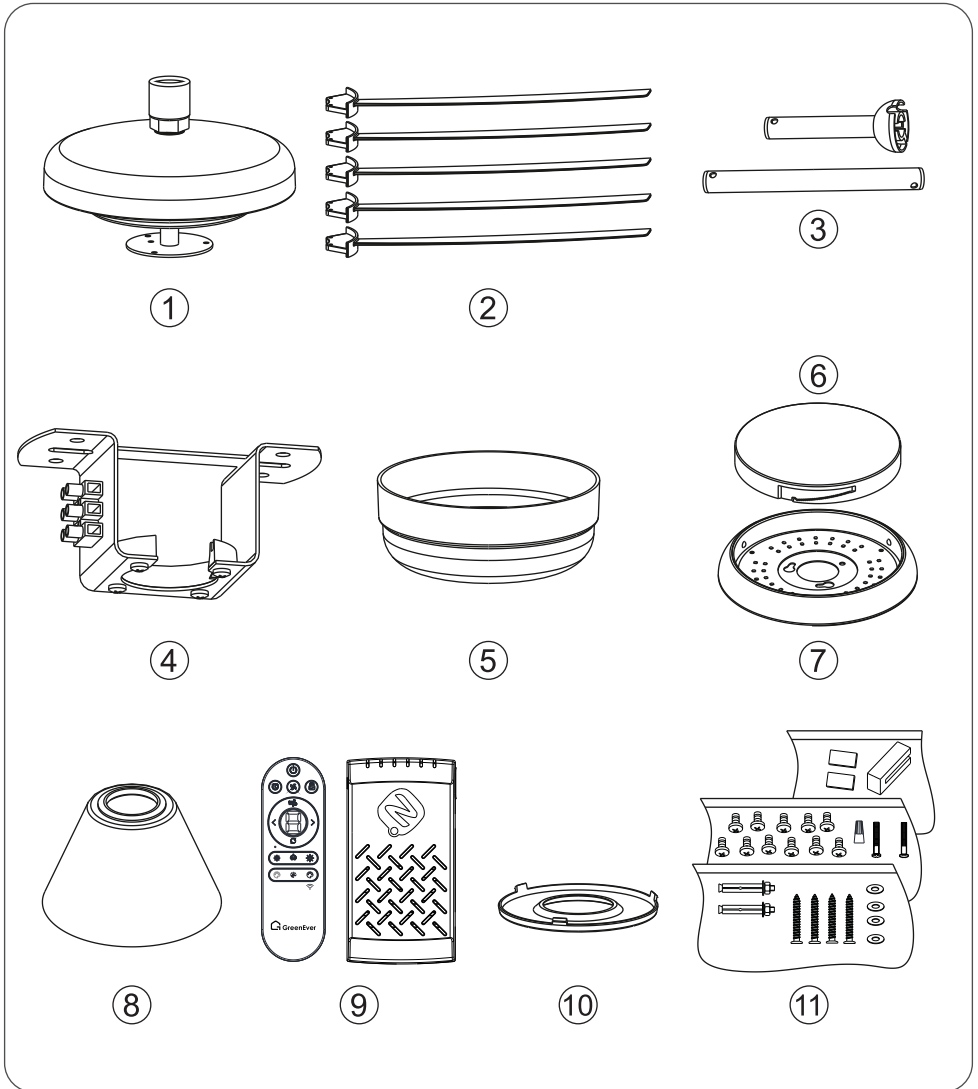

Ceiling Fan with Light Specification Sheet

Models & Finishes
CFL-0009-BK: Matte Black
CFL-0009-BW: Black&Walnut
CFL-0009-WH: White

Included Components

Electrical, Light & Motor Specs

No.	Name	Qty.
①	Motor Assembly	1
②	Blades	5
③	Downrod (5 inches and 10 inches, 5 inches one with hanger ball)	1 Set
④	Mounting Bracket	1
⑤	Canopy	1
⑥	Light Shade	1
⑦	LED Light Kit	1
⑧	Upper Cover	1
⑨	Remote Set	1
⑩	Canopy Cover	1
⑪	Screws and Washers Package	1

Dimensions & Materials

Dimension/ Material	Specification
Product Width	52 in.
Downrod Size(s)	5 in., 10 in.
Number of Blades Accommodated	5
Blade Length - End to End	24.3 in.
Blade Width - At the Widest Point	4.6 in.
Package Length	26.8 in
Package Width	14.6 in
Package Height	7.7 in
Product Weight	11.4 lb.
Package Weight	14.5 lb.
Distance From Ceiling To Bottom Of Fan	5 in. Downrod; 11.81 in. / 10 in. Downrod; 16.73 in.
Body Material	Metal
Blade Material	ABS
Shade Material	PC
Shade Color	Milky White

Replacement Accessories & After-Sales Support

No.	Accessories
1	Remote
2	Remote Receiver
3	12 in. Downrod (Black, White, Gold, Brushed Nickel)
4	24 in. Downrod (Black, White, Gold, Brushed Nickel)
5	Extension Cord (with Light)
6	Extension Cord (without Light)
7	Light Plate