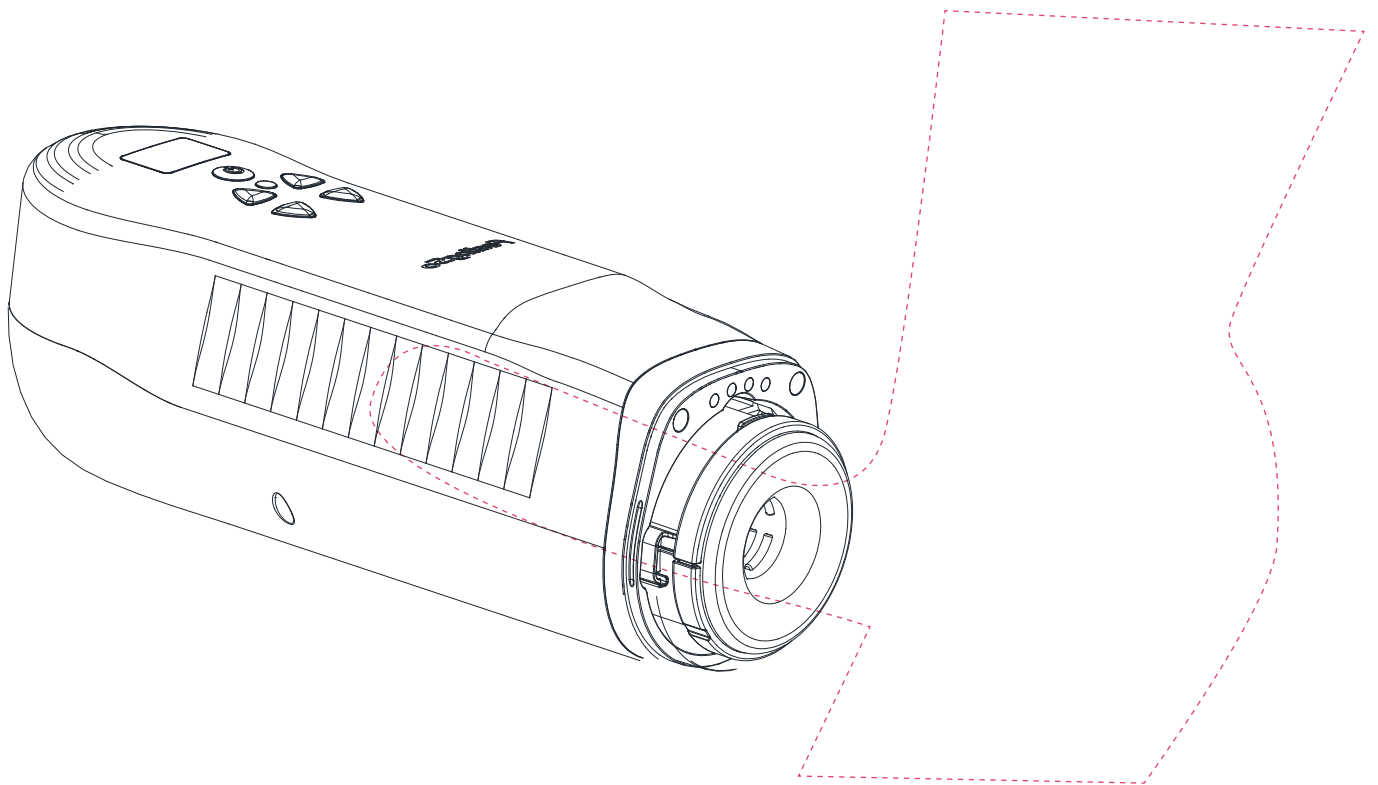

F: Temperature/speed/length display

G: Heating pod; Charge three minutes to heat up

Pour in the lubricant, close the front cover, plug in the charging cable and start to heat up

English

Control your Feel Pro remotely with the Feelingso Remote App  
Or give control to your partner, no matter the distance.