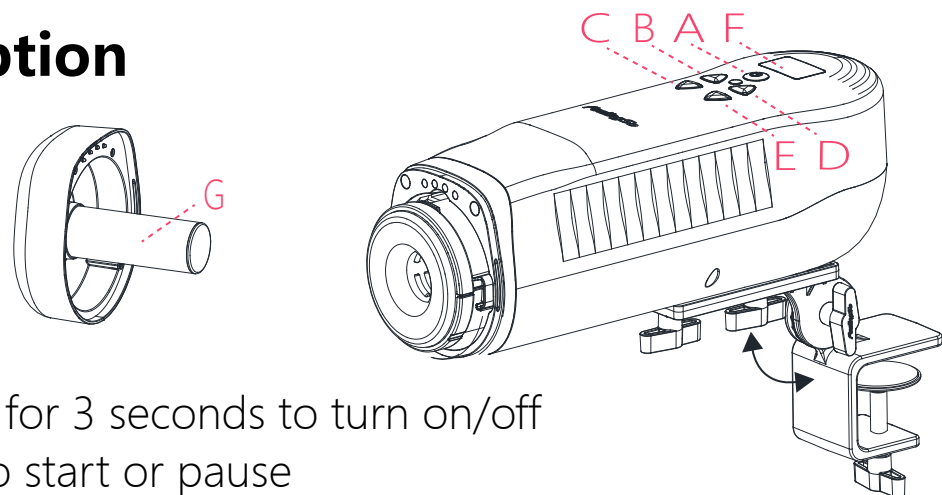

Product Specification

Material: TPE + ABS

Battery: 900mAh

Note: The main body is not washable, You can wash the sleeve after each use.

Weight: 823g

Usage time: up to 12 hours

Packing List

- (1) Bluetooth Remote Control Automatic Thrusting Masturbator
- (2) Handsfree Desk Mount
- (3) User Manual
- (4) Charging Cable

Charge

Plug the charging cable into the 5V USB interface or USB/AC power adapter. When fully charged, the light turns off.

Key Description

A: Long press for 3 seconds to turn on/off

Tap once to start or pause

B.C: Tap once to increase/decrease the speed

D.E: Tap once to increase/decrease the length

E: Long press 3 seconds to move the inner sleeve to the shortest/longest

F: Temperature/speed/length display

G: Heating pod; Charge three minutes to heat up

Pour in the lubricant, close the front cover, plug in the charging cable and start to heat up

English