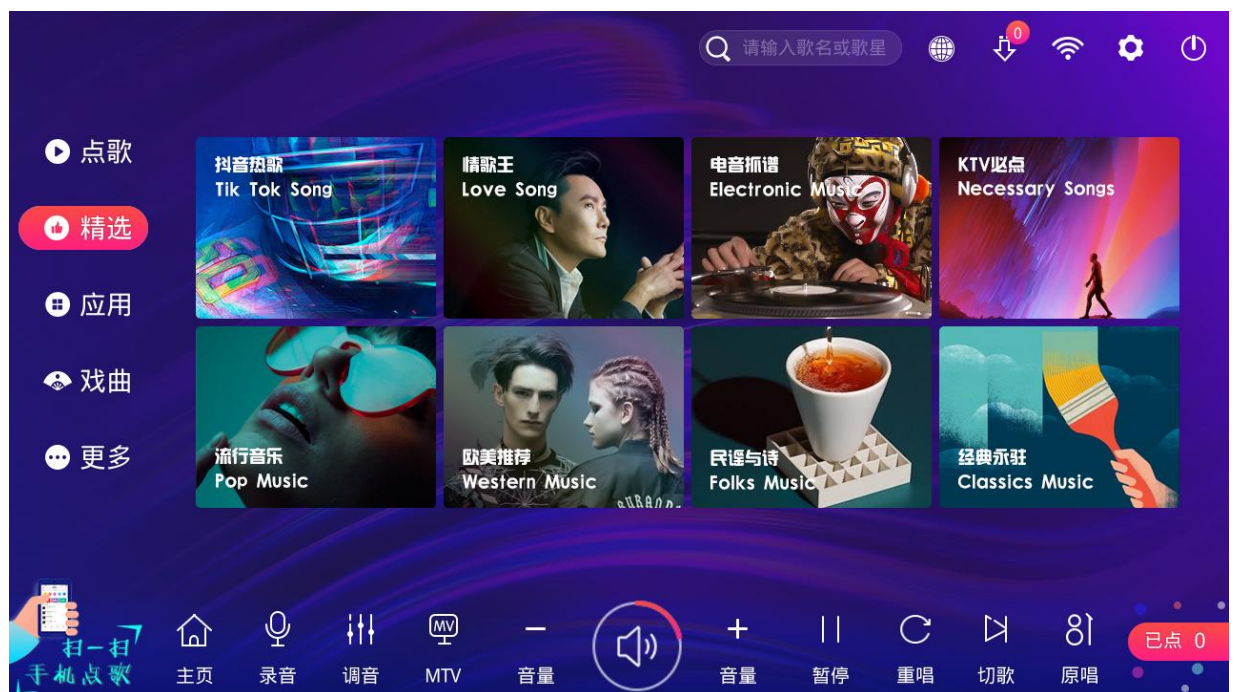

音量

暂停

重唱

切歌

原唱

已点 0

6> **Machine information:** You can view the machine model, LAN IP, software version, public IP, hardware version, total disk space, MAC address, used space, serial number, total number of songs, song library version, and local song count.

### 6-1 Selected Playlist: Real-time updates of popular online playlists