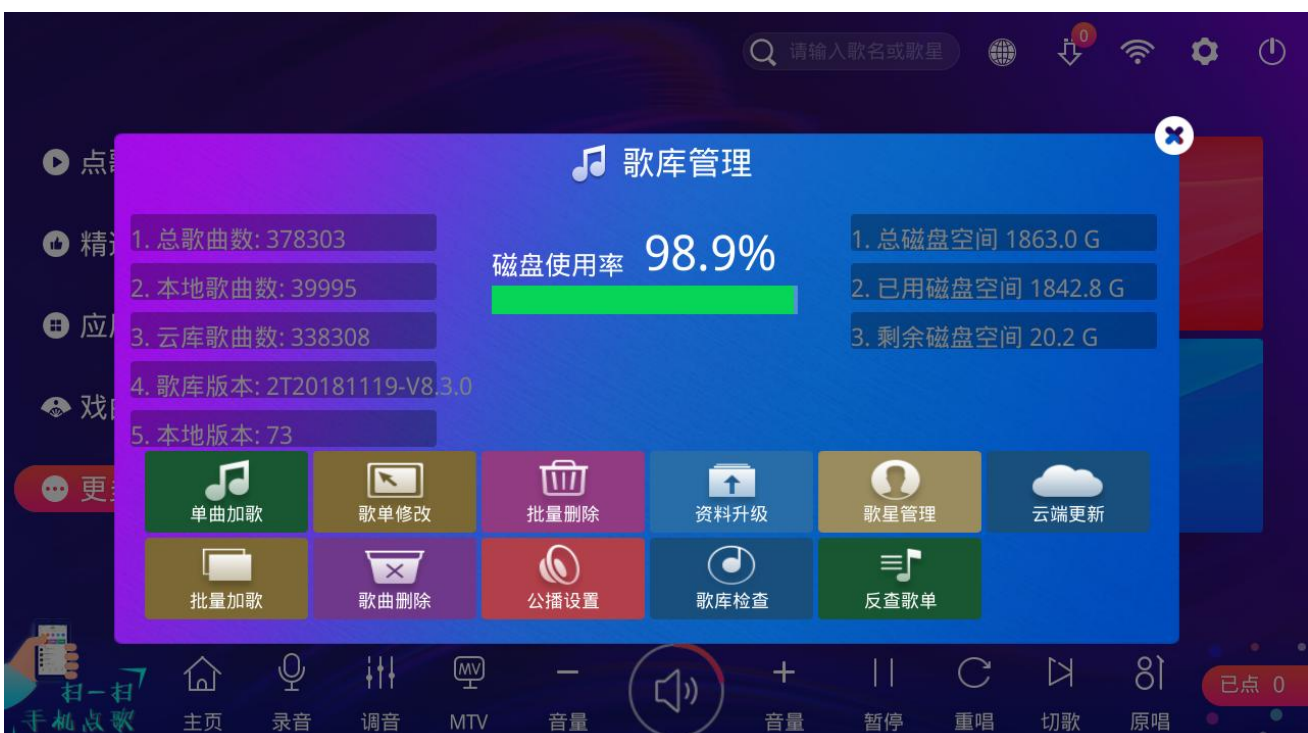

### Recording: Lossless recording, easy to use

Click to record the current playback

Click the red button to start

Click the white button to stop recording and stop playing the recording

Save the recorded song U tray ;

Scan the QR code with your phone to share the recorded song.

**Single song addition:** Insert your favorite songs into the song machine via a USB drive, and you can use single song addition to add songs;