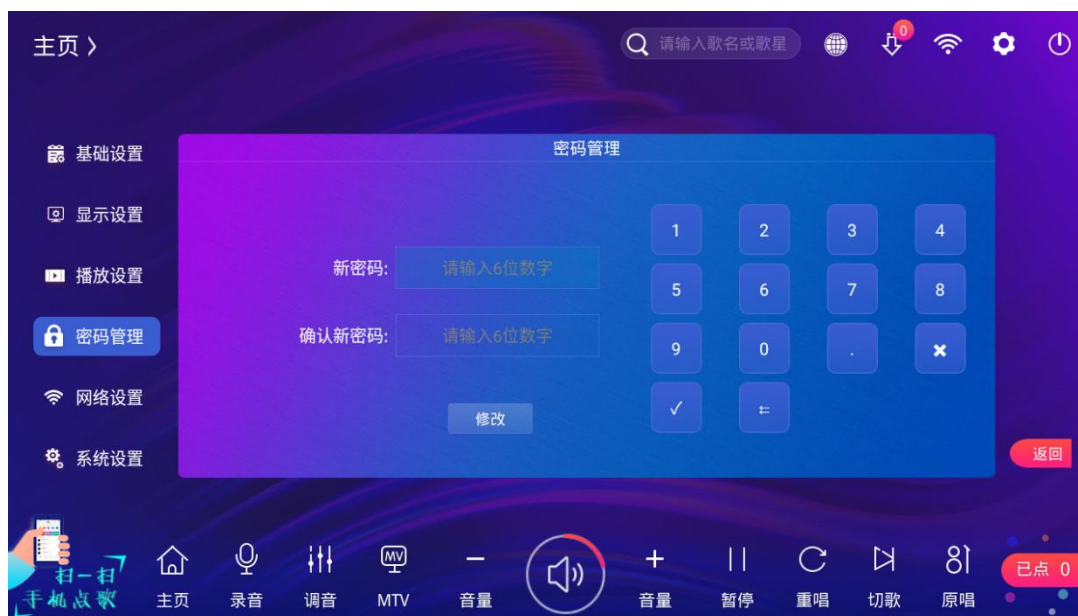

3.4> Password Management: You Can Enter a New Password to Modify