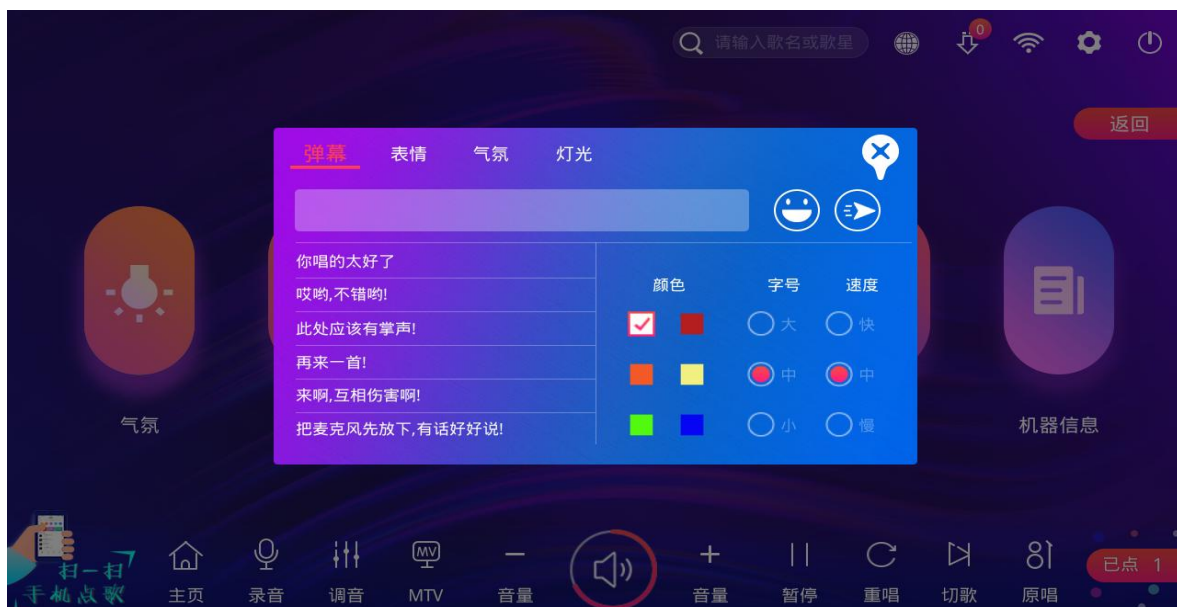

Songs are prioritized. You can save songs.

Language category column

Select all, local, or cloud songs

## 5-1 Tool Settings

1> **Atmosphere:** Live chat interactions, animated emoticons, and hyper-realistic sound effects will elevate your karaoke experience with friends to the next level. With nearly ten professional lighting modes that switch with one click, the ultra-smart auto lighting system creates seamless audio-visual synergy. As shown below

3.1.2> **Volume Settings** Default song selection volume, public broadcast volume, recording volume, and zoom size settings

3.1.3> **Features:**Smart song deletion, Song ID display switch, App permission management, Video preview, Cloud download password switch, TV display WeChat switch, Audio switch, Rating switch, Voice song selection switch settings