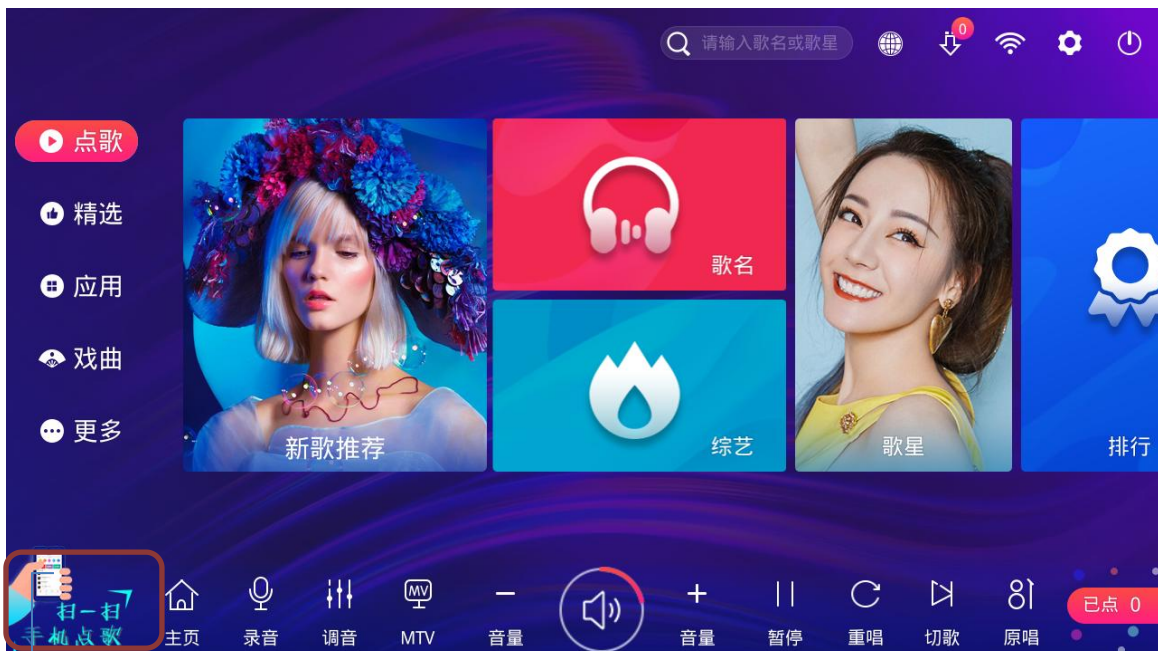

### 1-1. Song Selection Homepage

Tool buttons

Quickly switch the

language of the download list. You can choose Simplified Chinese, Traditional Chinese, or English.

Quickly search songs by title or artist

## 2-1 Mobile Song Selection (WeChat Mini Program Song Selection)

Click scan to open the mobile song selection interface

Open WeChat, scan the QR code to access the mini program, or search for "Song Selection Assistant" to go to the homepage. Scan the

3.1.2> **Volume Settings** Default song selection volume, public broadcast volume, recording volume, and zoom size settings

3.1.3> **Features:**Smart song deletion, Song ID display switch, App permission management, Video preview, Cloud download password switch, TV display WeChat switch, Audio switch, Rating switch, Voice song selection switch settings