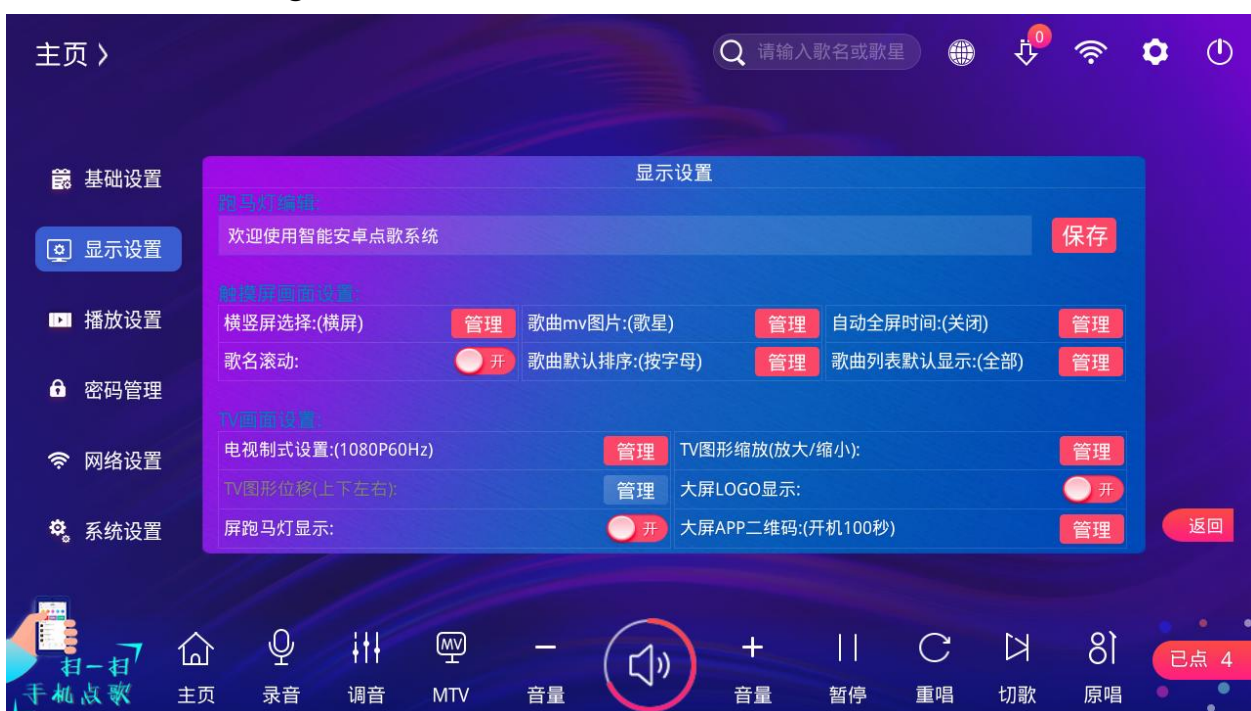

3.1.2> **Volume Settings** Default song selection volume, public broadcast volume, recording volume, and zoom size settings

3.1.3> **Features:**Smart song deletion, Song ID display switch, App permission management, Video preview, Cloud download password switch, TV display WeChat switch, Audio switch, Rating switch, Voice song selection switch settings

3.2> **Display Settings:**Running Light Editor, Touch Screen Settings, TV Screen Settings

3.2.1> **Touch screen settings:**Screen orientation (landscape or portrait), music MV image (artist) management, auto-full-screen time (off) management, song title scrolling switch, default song sorting (alphabetical) management, default song list display (all) management;

3.2.2>**TV Screen Settings:** TV format settings (1080P60HZ) management, TV graphic zoom (zoom in/out), large-screen LOGO display switch, screen scrolling light display switch, large-screen APP QR code (management within 100 seconds after startup);

3.3> **Playback Settings, Network Settings, System Settings,**as Shown in the Figure Below