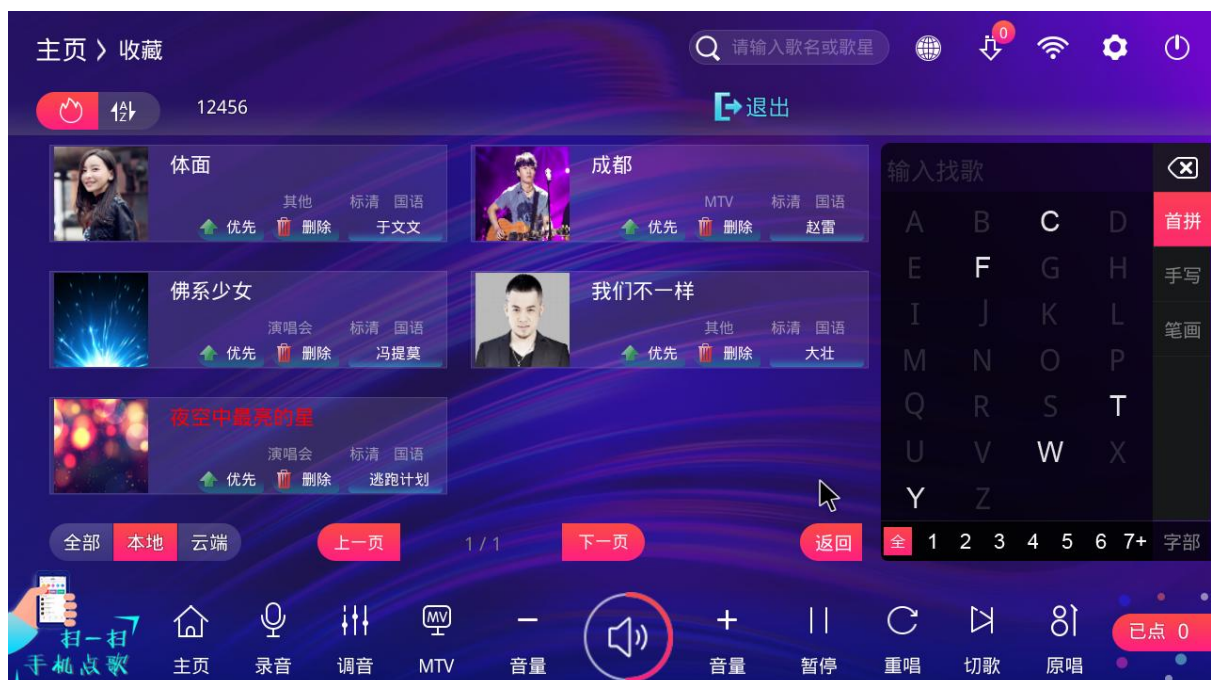

## 6-2-4 My Apps: View my Android apps

### 8-1 Voice Song Request: How to use voice song request without waking up

8-2 U flash drive playback: Play audio, video, and images from the U flash drive

8-3 Favorites: View all favorite songs, and you can prioritize adding or removing songs;