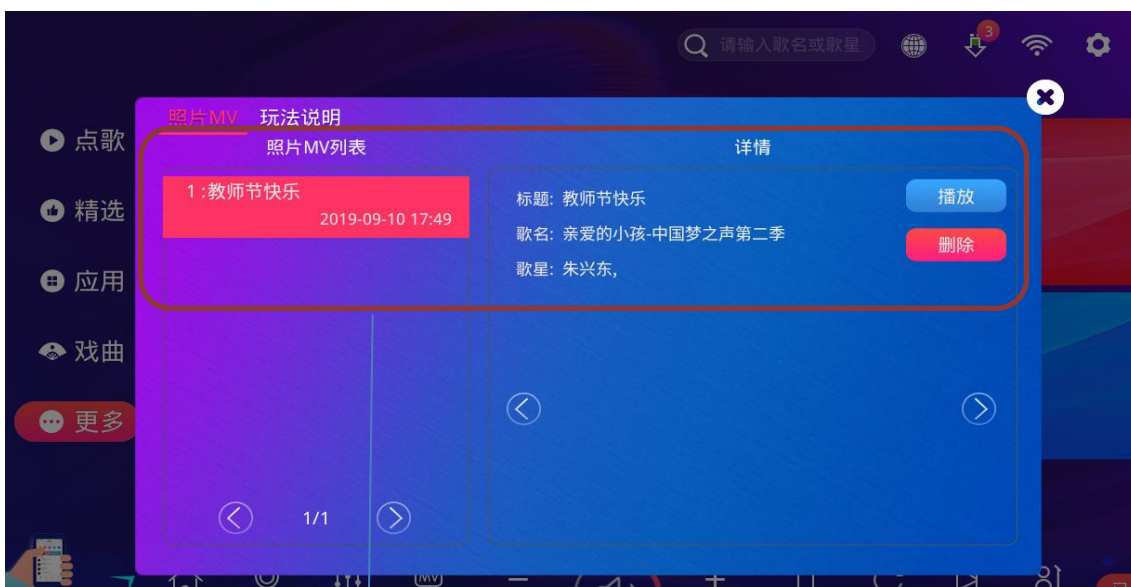

## 2-1 Mobile Song Selection (WeChat Mini Program Song Selection)

Click scan to open the mobile song selection interface

Open WeChat, scan the QR code to access the mini program, or search for "Song Selection Assistant" to go to the homepage. Scan the

### 3-1. Photo MV: Custom personal MV for various occasions and parties

Scan the QR code to enter the mini program homepage. Select any song list, long press the song to display the photo MV selection, choose a photo from your phone album to upload, and click confirm to complete the upload!