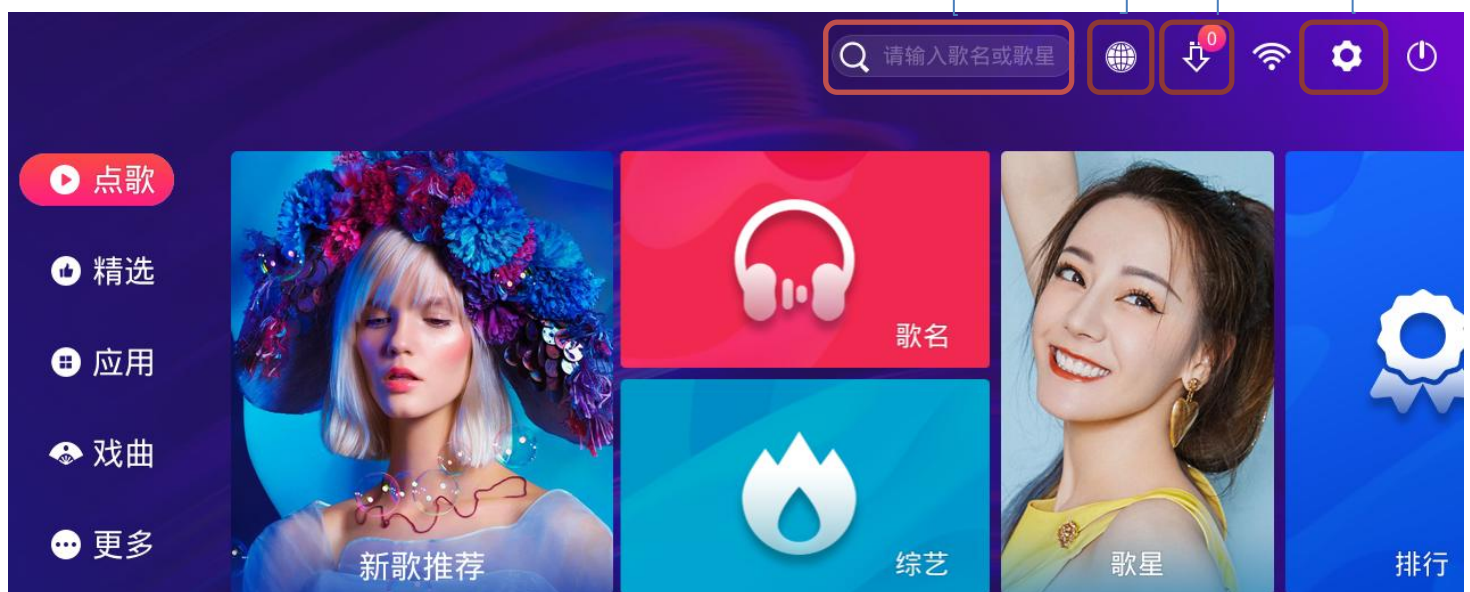

## 1. How to Use the Song Selection Function

### 1-1. Song Selection Homepage

Tool buttons

Quickly switch the

language of the download list. You can choose Simplified Chinese, Traditional Chinese, or English.

Quickly search songs by title or artist

## 2-1 Mobile Song Selection (WeChat Mini Program Song Selection)

Click scan to open the mobile song selection interface

Open WeChat, scan the QR code to access the mini program, or search for "Song Selection Assistant" to go to the homepage. Scan the