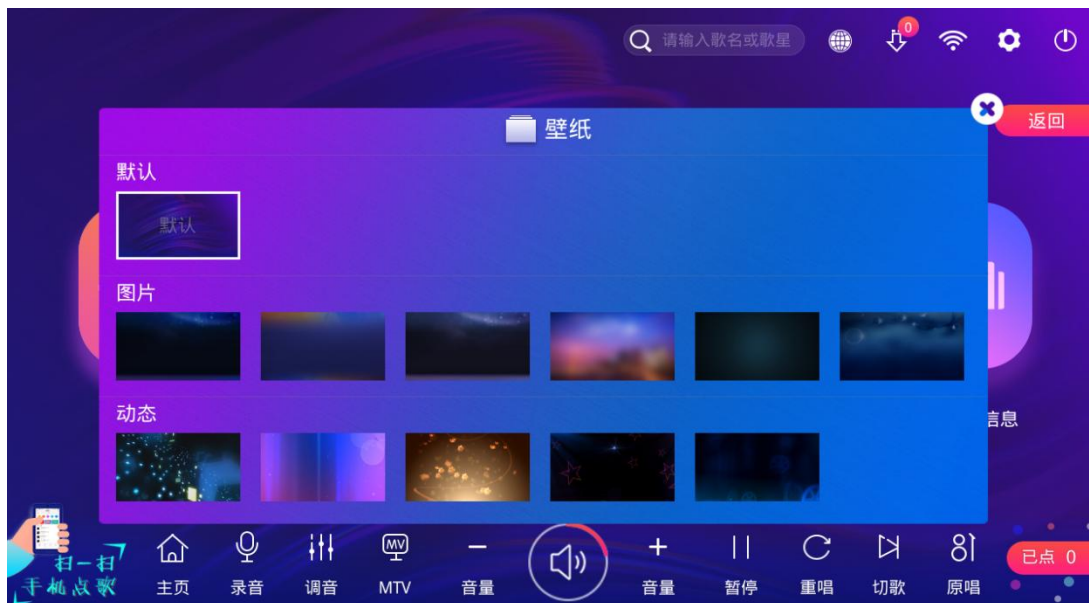

2>**Wallpaper:**Over a dozen exquisite backgrounds to choose from, with both static and dynamic options available. See the image below.

3>**Settings:**Basic, Display, Playback, Password, Network, and System