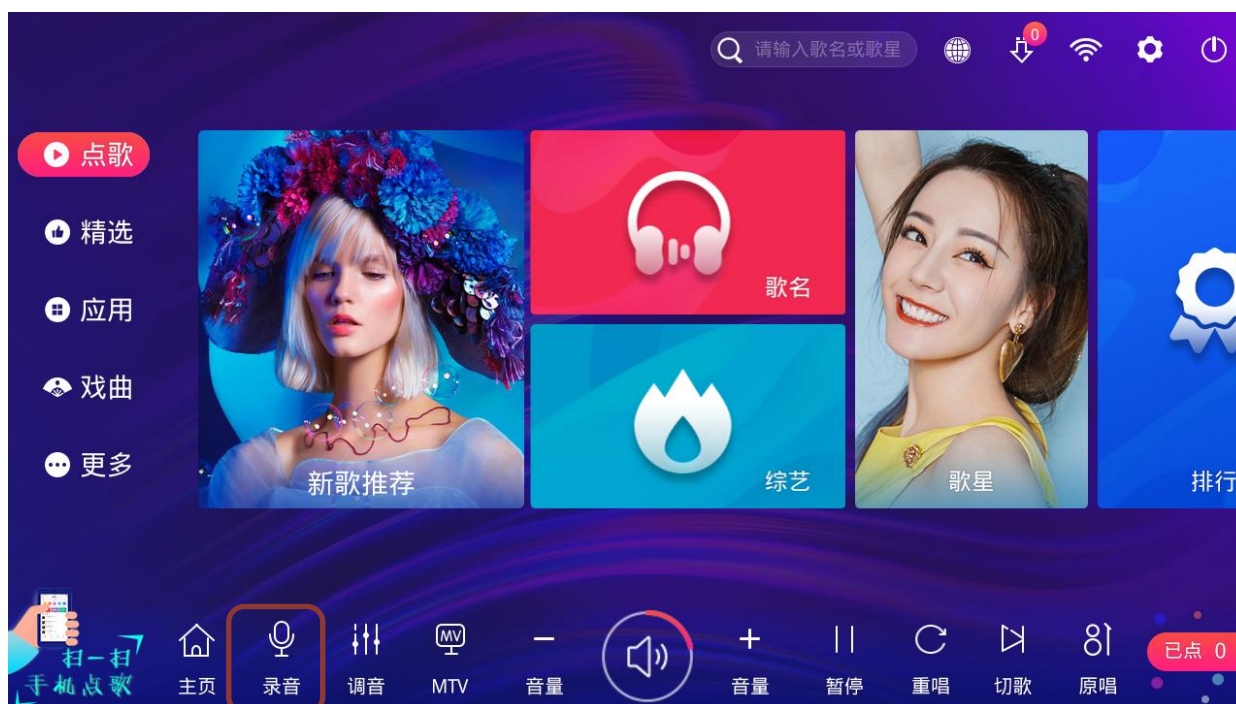

Recording: Lossless recording, easy to use