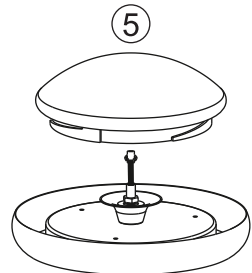

# Included Components

1

2

3

4

5

6

7

## Dimensions & Materials

---

Dimension/ Material	Specification
Product Width	52 in.
Downrod Size(s)	/
Number of Blades Accommodated	5
Blade Length - End to End	20.7 in.
Blade Width - At the Widest Point	5.1 in.
Package Length	23.2 in
Package Width	13.8 in
Package Height	8.3 in
Product Weight	11.2 lb.
Package Weight	14 lb.
Distance From Ceiling To Bottom Of Fan	12.20 in.
Body Material	Metal
Blade Material	Plywood
Shade Material	PMMA
Shade Color	Milky White