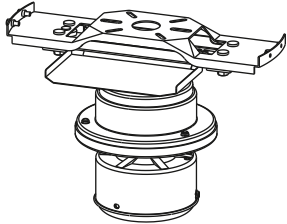

# Included Components

1

2

3

4

5

6

7

## Dimensions & Materials

---

Dimension/ Material	Specification
Product Width	52 in.
Downrod Size(s)	/
Number of Blades Accommodated	5
Blade Length - End to End	20.7 in.
Blade Width - At the Widest Point	5.1 in.
Package Length	23.2 in
Package Width	13.8 in
Package Height	8.3 in
Product Weight	11.2 lb.
Package Weight	14 lb.
Distance From Ceiling To Bottom Of Fan	12.20 in.
Body Material	Metal
Blade Material	Plywood
Shade Material	PMMA
Shade Color	Milky White