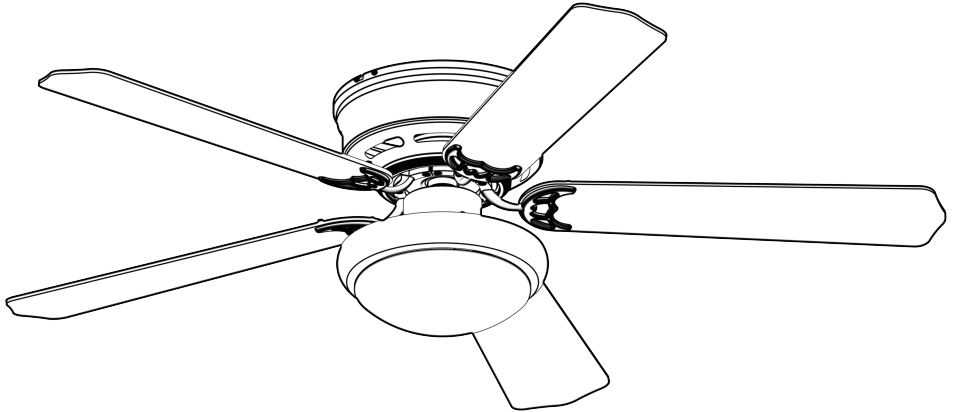

# Ceiling Fan with Light Specification Sheet

Models & Finishes  
CFL-0010-BW: Black&Walnut  
CFL-0010-MS: Natural Wood

**DOE**

## Dimensions & Materials

---

Dimension/ Material	Specification
Product Width	52 in.
Downrod Size(s)	/
Number of Blades Accommodated	5
Blade Length - End to End	20.7 in.
Blade Width - At the Widest Point	5.1 in.
Package Length	23.2 in
Package Width	13.8 in
Package Height	8.3 in
Product Weight	11.2 lb.
Package Weight	14 lb.
Distance From Ceiling To Bottom Of Fan	12.20 in.
Body Material	Metal
Blade Material	Plywood
Shade Material	PMMA
Shade Color	Milky White