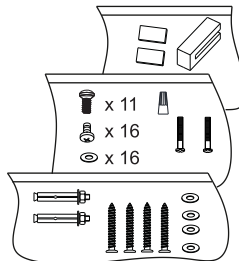

# Included Components

1

2

3

4

5

6

7

## Dimensions & Materials

---

Dimension/ Material	Specification
Product Width	52 in.
Downrod Size(s)	/
Number of Blades Accommodated	5
Blade Length - End to End	20.7 in.
Blade Width - At the Widest Point	5.1 in.
Package Length	23.2 in
Package Width	13.8 in
Package Height	8.3 in
Product Weight	11.2 lb.
Package Weight	14 lb.
Distance From Ceiling To Bottom Of Fan	12.20 in.
Body Material	Metal
Blade Material	Plywood
Shade Material	PMMA
Shade Color	Milky White

# Replacement Accessories & After-Sales Support

---

No.	Accessories
1	Remote
2	Remote Receiver
3	12 in. Downrod (Black, White, Gold, Brushed Nickel)
4	24 in. Downrod (Black, White, Gold, Brushed Nickel)
5	Extension Cord (with Light)
6	Extension Cord (without Light)
7	Light Plate