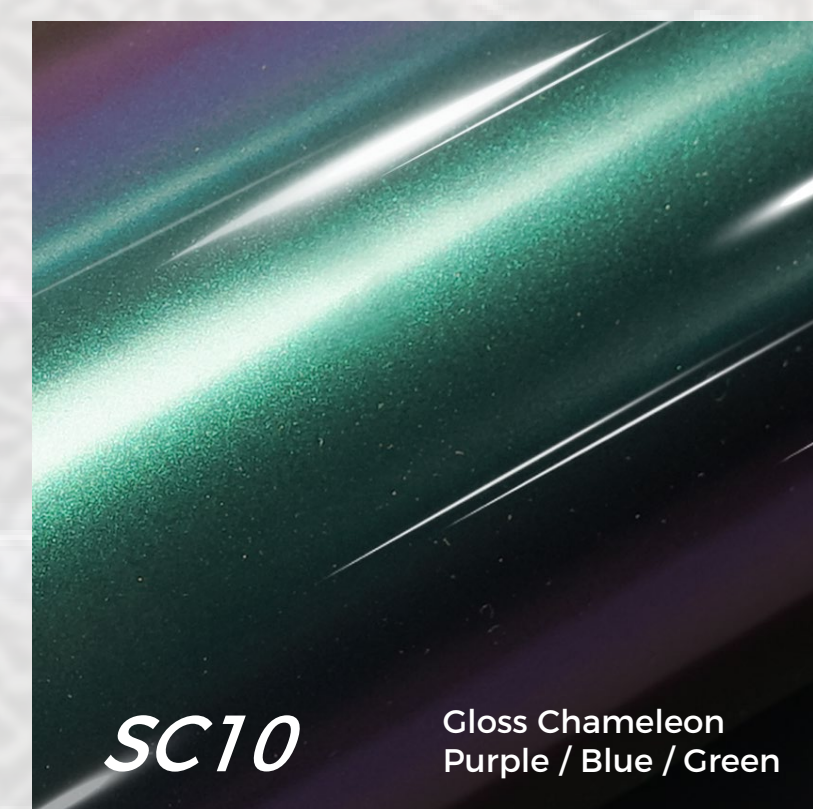

SC04 Gloss Chameleon
Golden / Green

SC06 Gloss Chameleon
Celestial Unicorn

SC07 Gloss Chameleon
Purple / Golden / Green

SC08 Gloss Chameleon
Purple / Golden / Green

SC09 Gloss Chameleon
Violet Sunset

SC10M Chameleon
Purple / Blue / Green